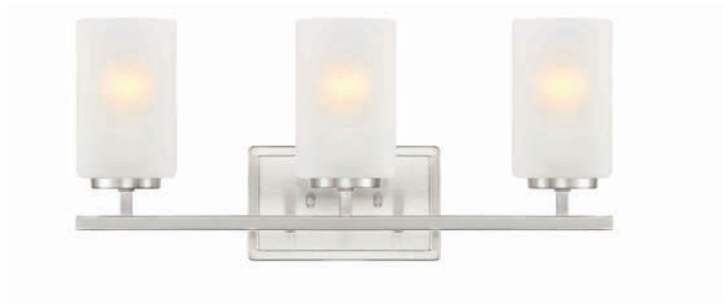

D239M-2B-BN

2 LIGHT VANITY

Finish Brushed Nickel

Shade Etched Glass

(2) Med 60W

14" W x 9" H x 5.5" E

Backplate 8" W x 4.5" H