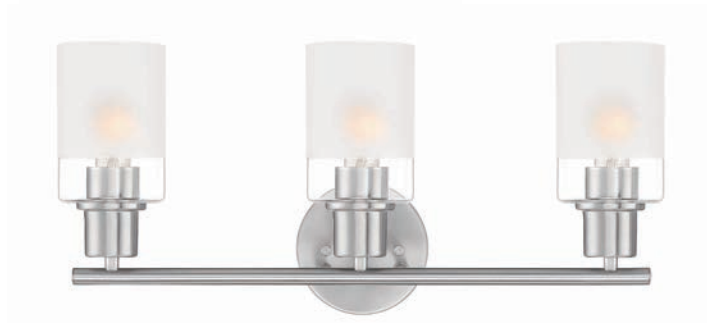

D236M-3B-BN

3 LIGHT VANITY

Finish Brushed Nickel
Shade Clear + Etched Glass
(3) Med 60W
22" W x 10" H x 6" E
Backplate 5" Dia.