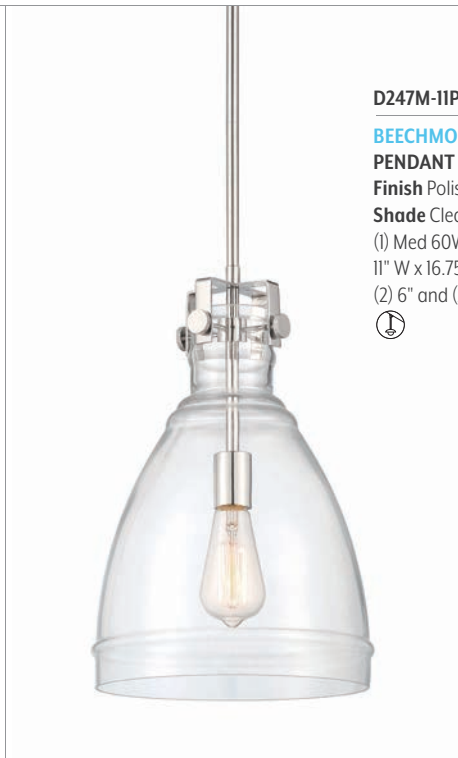

**D234M-10P-MB****PENDANT****Finish** Matte Black

(1) Med 60W

10" W x 16" H

(2) 6" and (2) 12" Rods Included

D246M-15P-OSB

PORTER
PENDANT

Finish Old Satin Brass

Shade Clear Glass

(1) Med 60W

15" W x 14.75" H

(2) 6" and (2) 12" Rods Included

D247M-11P-PN

BEECHMONT
PENDANT

Finish Polished Nickel

Shade Clear Glass

(1) Med 60W