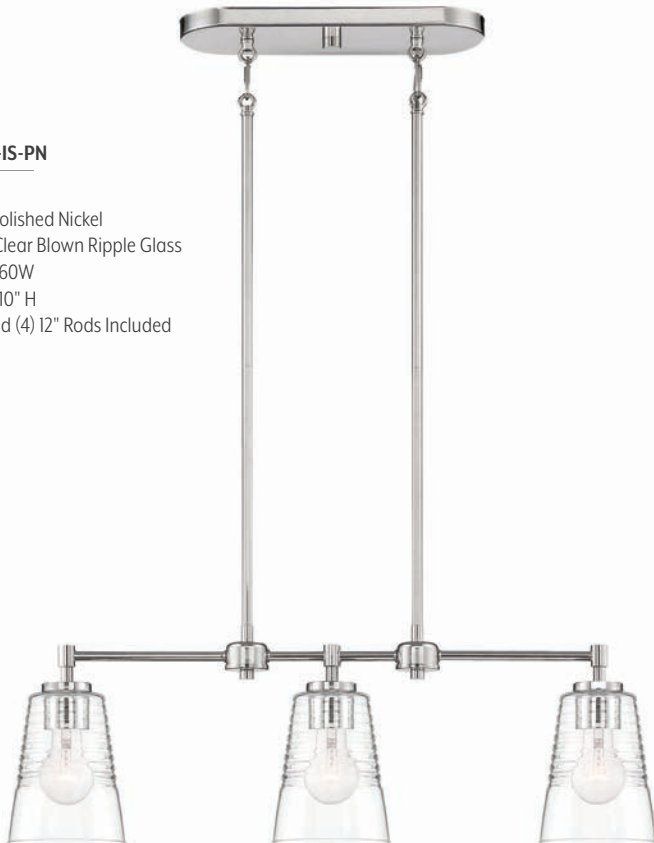

D230M-IS-PN
ISLAND
Finish Polished Nickel
Shade Clear Blown Ripple Glass
(3) Med 60W
30" W x 10" H
(4) 6" and (4) 12" Rods Included