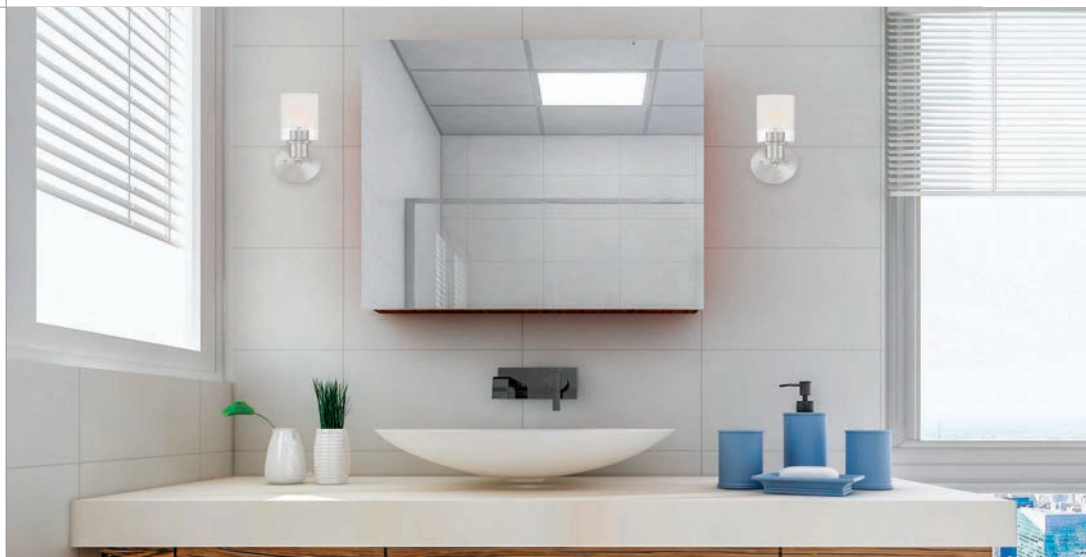

D236M-3B-BN

3 LIGHT VANITY

Finish Brushed Nickel
Shade Clear + Etched Glass
 (3) Med 60W
 22" W x 10" H x 6" E
 Backplate 5" Dia.

D236M-4B-BN

4 LIGHT VANITY

Finish Brushed Nickel
Shade Clear + Etched Glass
 (4) Med 60W
 31" W x 10" H x 6" E
 Backplate 5" Dia.